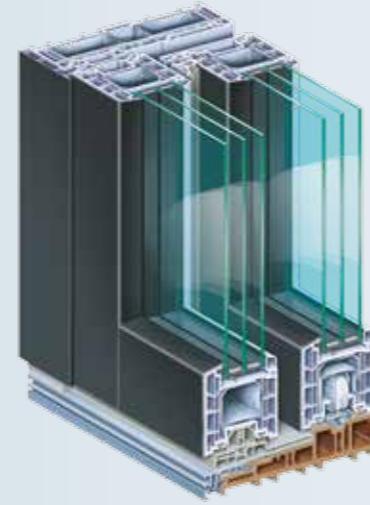

► Aluminium cladding

Easy to clean, resistant, elegant, and economical – these are the advantages presented by the combination of PVC-U profile and aluminium cladding. In addition, there is unlimited design potential in the choice of colours.