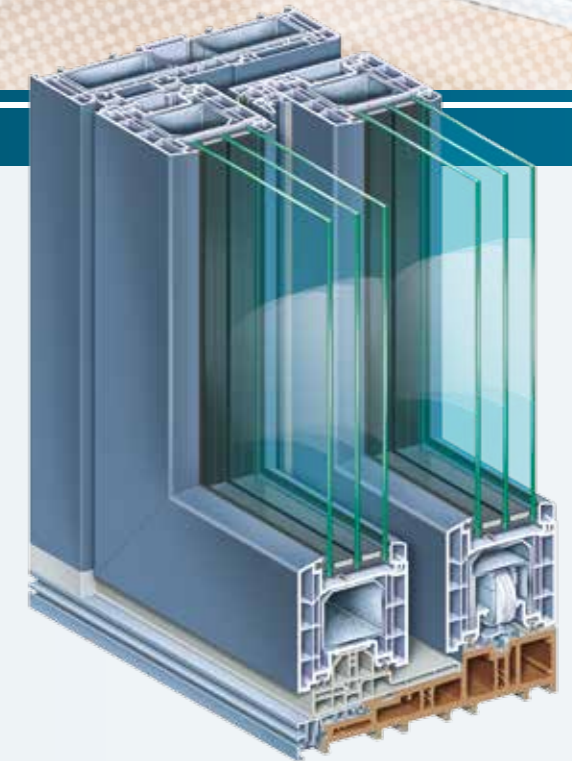

► proCoverTec

This new, unique, and innovative surface finish combines function with longevity and aesthetics. The proCoverTec surface is extremely tight and homogeneous, and its satin look lends your window profiles a quality look with a slightly textured, pleasant feel. It offers the optimal protection for your window profiles and minimises dirt deposits. Choose from our unmistakable range of 22 timeless colours! You can choose between single sided and full cover.