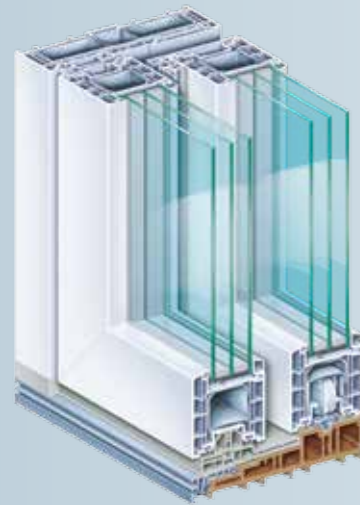

Everything else but superficial

Design diversity ranging from White to your favourite colour.

Besides size and shape, particularly the colour scheme and elegance of the materials play a vital role. PremiDoor 88 provides you with all of the design potential you need for the optimal realisation of your architectural ideas. The range includes classical white; woodgrain, plain colour, and metal look laminates; quality aluminium cladding; and the innovative finishing technology proCoverTec. Explore the range of flexible combinations, and you'll find the right colour scheme for your home!

► Classical white

White is still the most chosen profile colour. On PremiDoor 88, it harmonises with the design of straight lines.