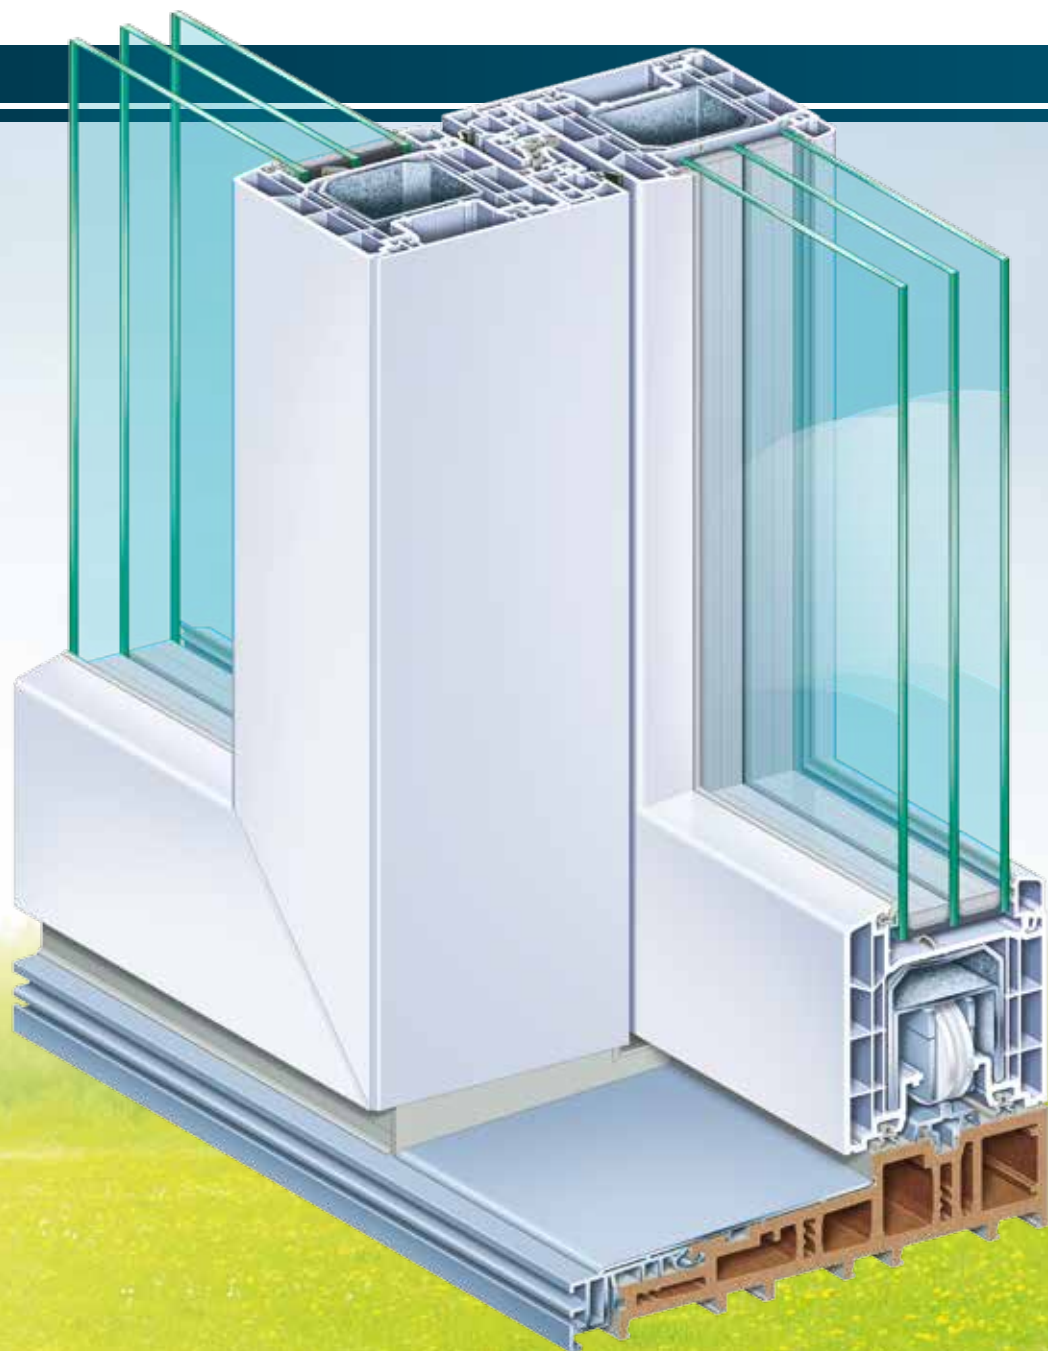

► Max technical values and optimal economy.

PremiDoor 88 provides the perfect balance between static properties and thermal insulation. Elements up to 2.90 m high and a heat transfer coefficient of $U_f = 1.2\text{--}1.3 \text{ W/(m}^2\text{K)}$ in the standard design make possible a transparent architecture with large glazed areas. An optional U_D value of max $0.8 \text{ W/(m}^2\text{K)}$ is also possible.

► Environmental protection

The greenline symbol represents our new profile generation stabilised free of lead. Watch for this when you want to benefit yourself and the environment.