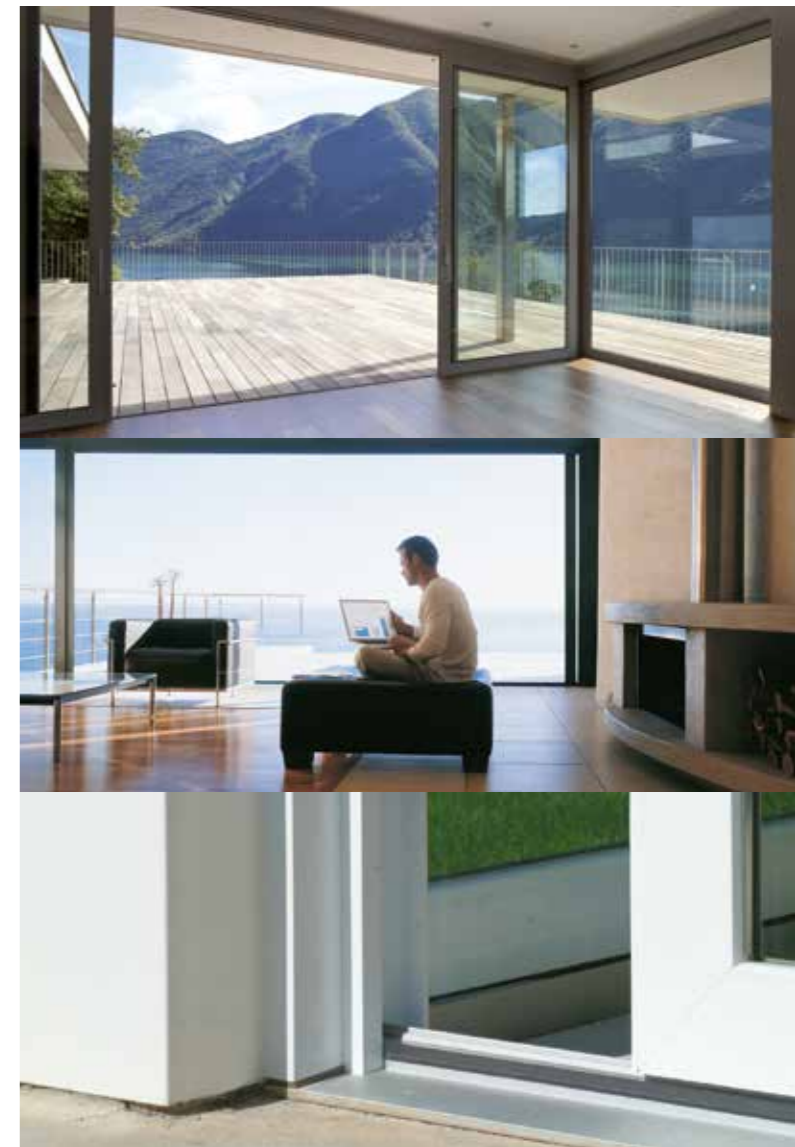

With elements up to 2.90 m high.

- High profile stability for floor to ceiling elements.
- Slim window profiles allowing the greatest amount of light in and providing high solar energy gains.
- High resistance to twisting and torsion.
- Load capacity up to 400 kg (depending on hardware).

There is one sustained trend in architecture: the desire for ever larger, continuous glazed areas and more openness. At the same time, these areas must fulfil the ever more stringent energy saving requirements. In order to fulfil both these demands, PremiDoor 88 consists of the innovative 88 mm profile. This profile system is characterised by its large construction depth promoting a high stability and excellent insulating values. And this with extremely slim profile sight lines. Aesthetic plus energy saving – PremiDoor 88 is redefining the standards.