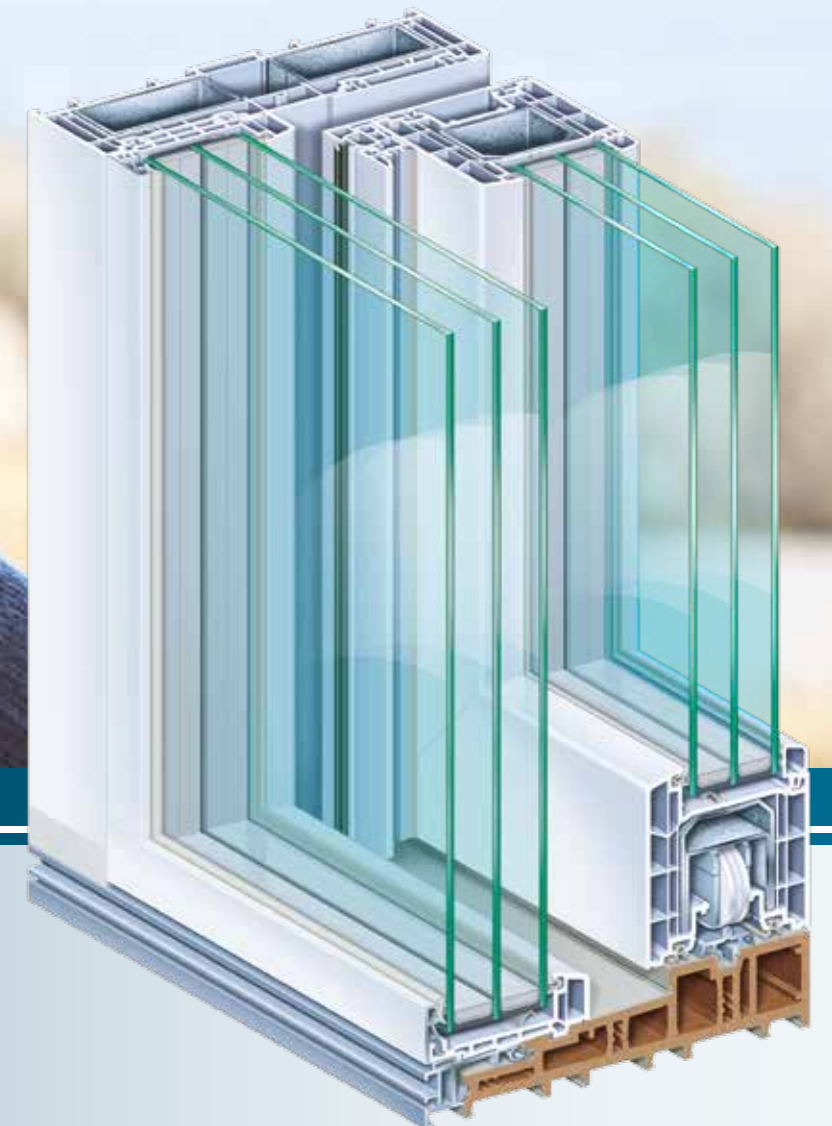

More light, more heat, more design

PremiDoor 88 lux.

With its PremiDoor 88 lux, KÖMMERLING can now meet one of the key demands in architecture: an even larger glazed area. Fixed glazing now no longer needs the sash profile. External glazing can be fitted in filigree aluminium beads.

The result cannot fail to convince, in terms of both energy savings and aesthetics. The larger glazed area achieves higher solar energy gains. More light, more heat, more design – and consequently a greater feel good factor and more naturalness in your living environment.