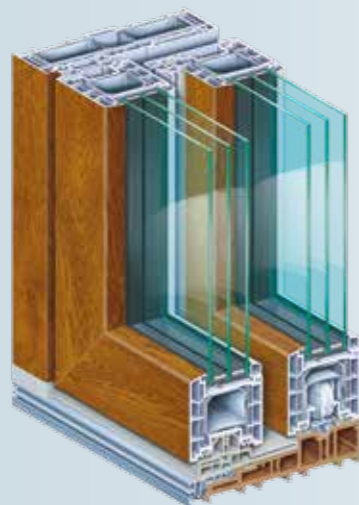

► Woodgrains and plain colours

Show your individuality with a total of 87 weather resistant laminates in plain colours (smooth or grained) and natural woodgrains or brushed metal look.